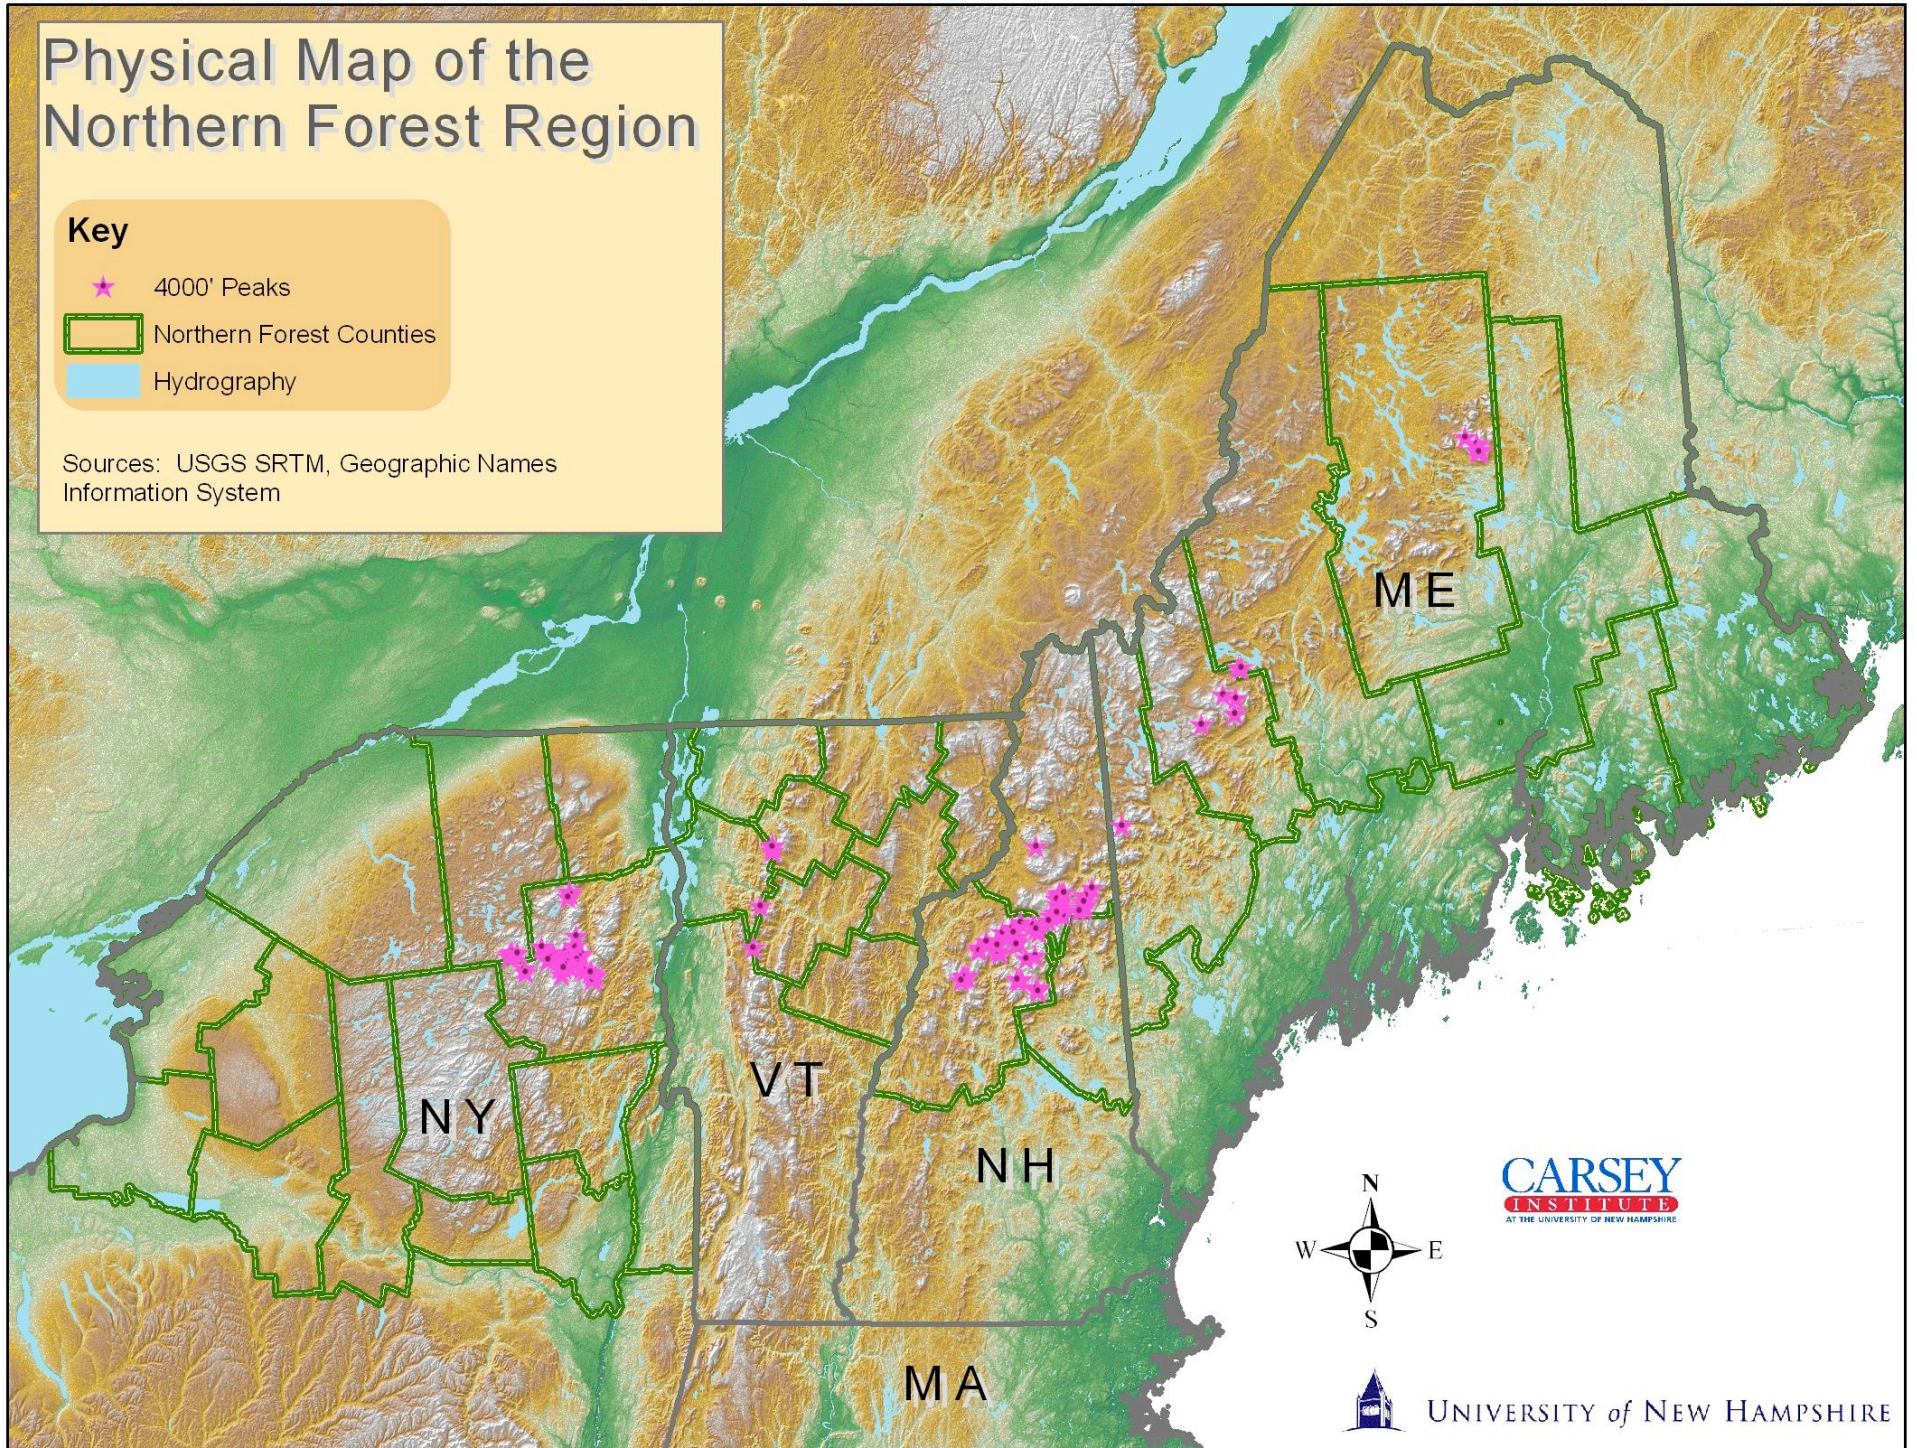

Physical Map of the Northern Forest Region

Key

- ★ 4000' Peaks
- ▭ Northern Forest Counties
- ▭ Hydrography

Sources: USGS SRTM, Geographic Names Information System

CARSEY
INSTITUTE
AT THE UNIVERSITY OF NEW HAMPSHIRE

UNIVERSITY OF NEW HAMPSHIRE