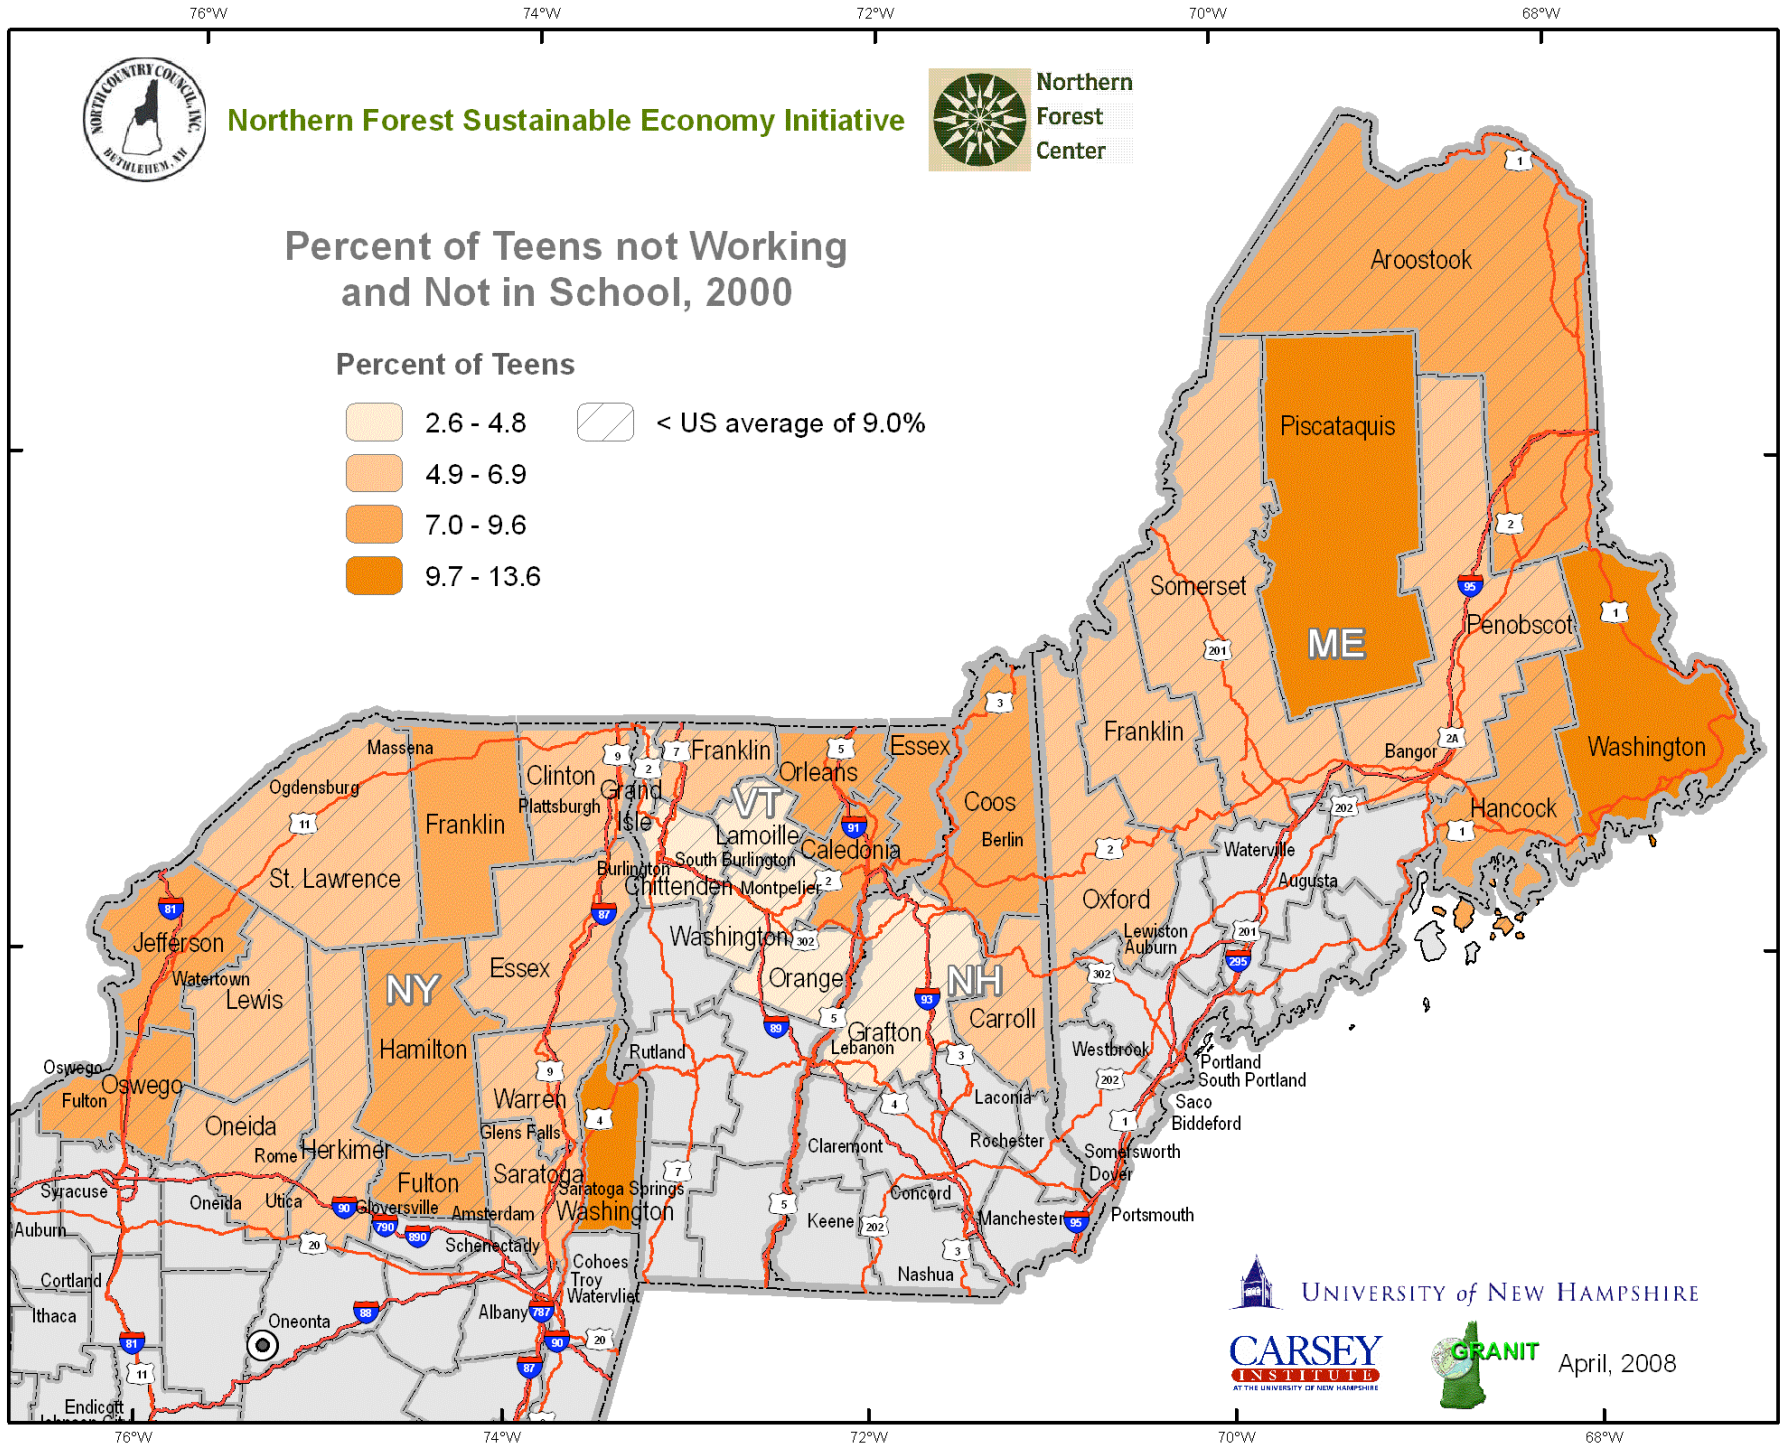

Northern Forest Sustainable Economy Initiative

Percent of Teens not Working and Not in School, 2000

Percent of Teens

46°N

44°N

46°N

44°N

UNIVERSITY of NEW HAMPSHIRE

April, 2008

76°W

74°W

72°W

70°W

68°W