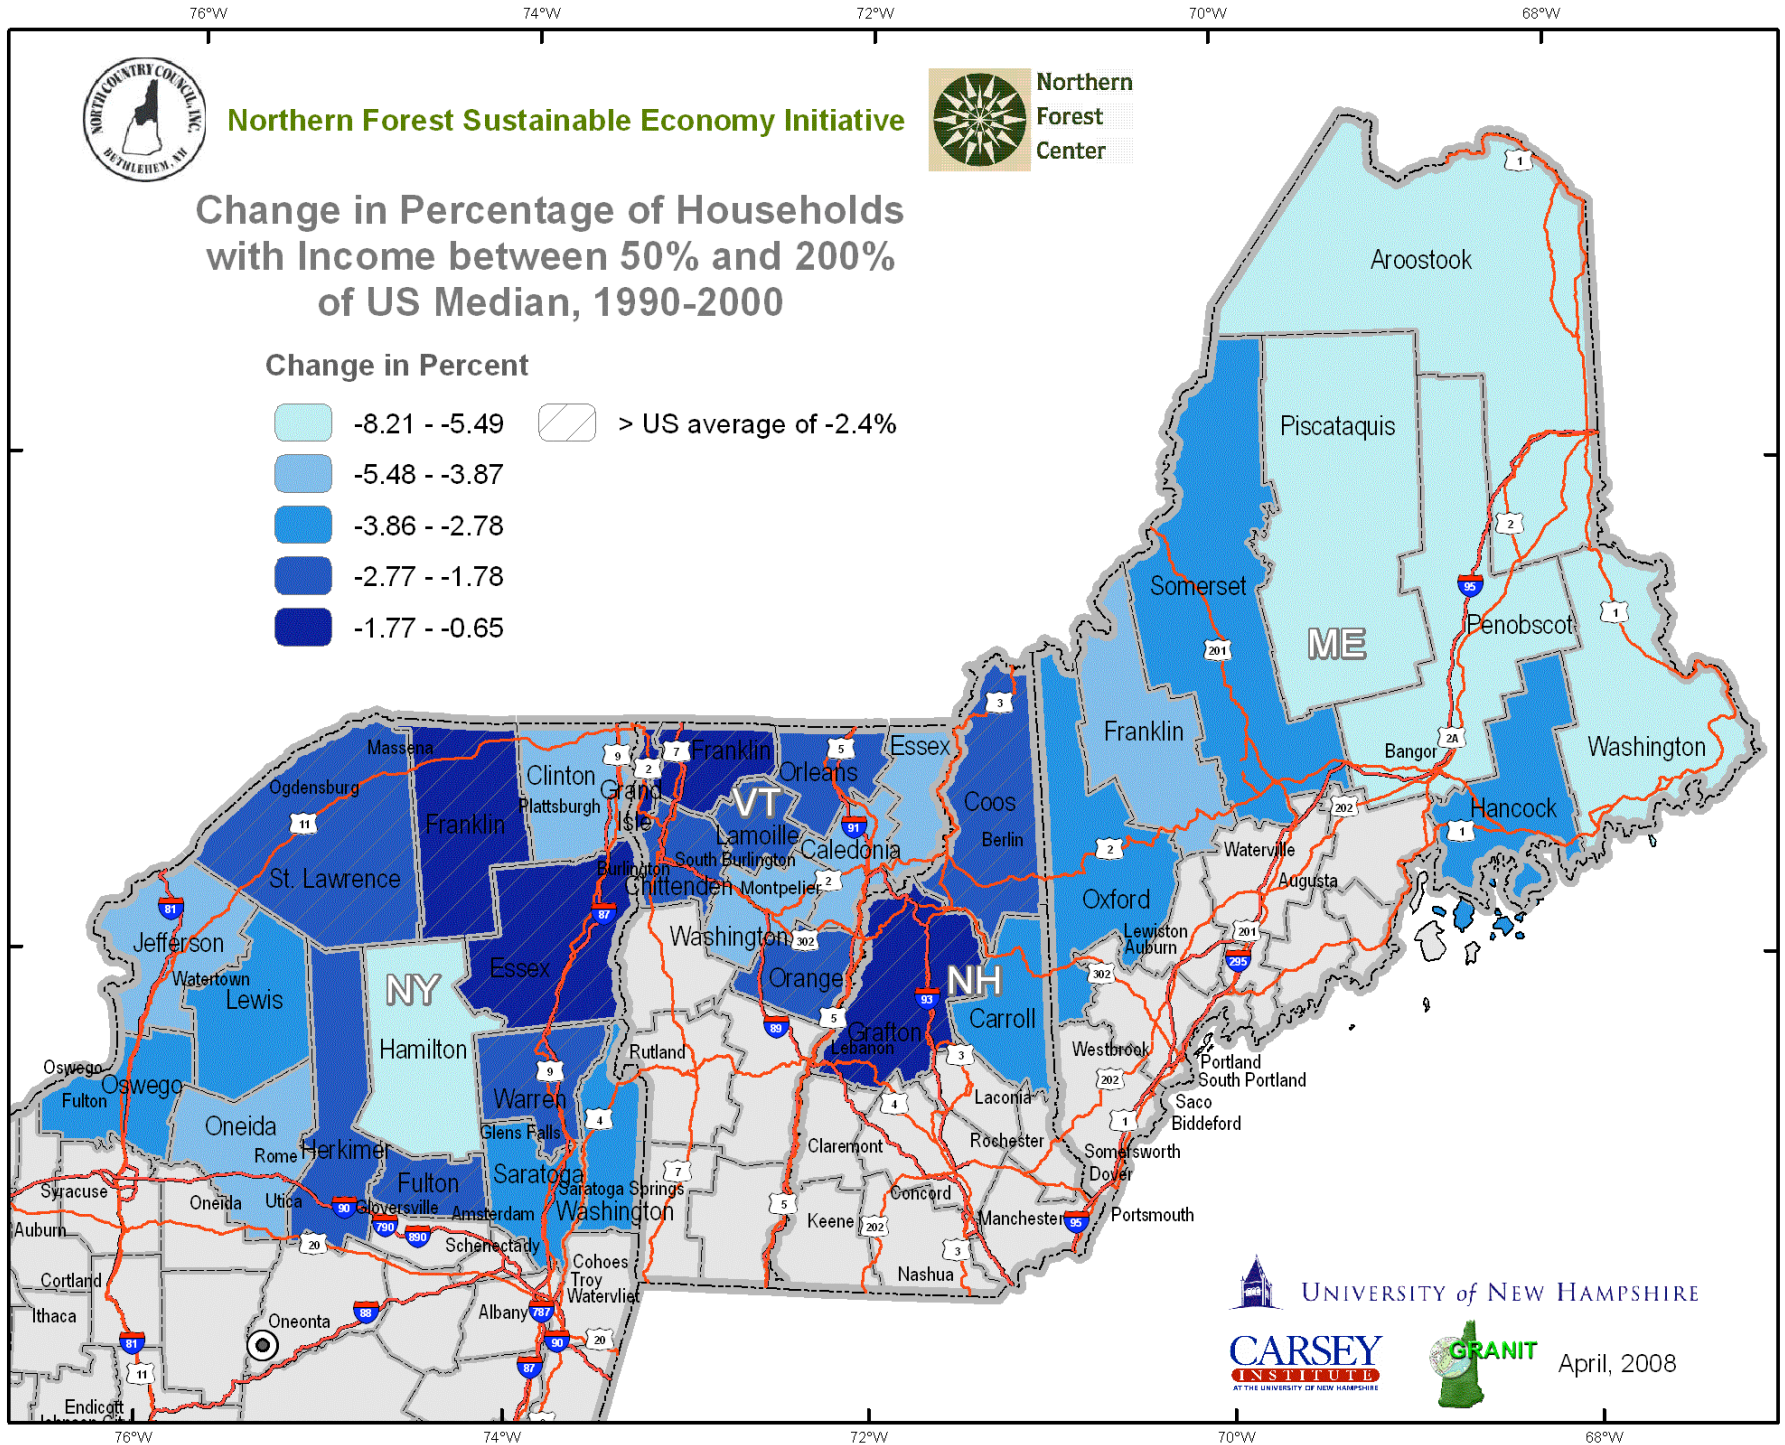

Northern Forest Sustainable Economy Initiative

Change in Percentage of Households with Income between 50% and 200% of US Median, 1990-2000

Change in Percent

46°N

44°N

46°N

44°N

UNIVERSITY of NEW HAMPSHIRE

April, 2008

76°W

74°W

72°W

70°W

68°W